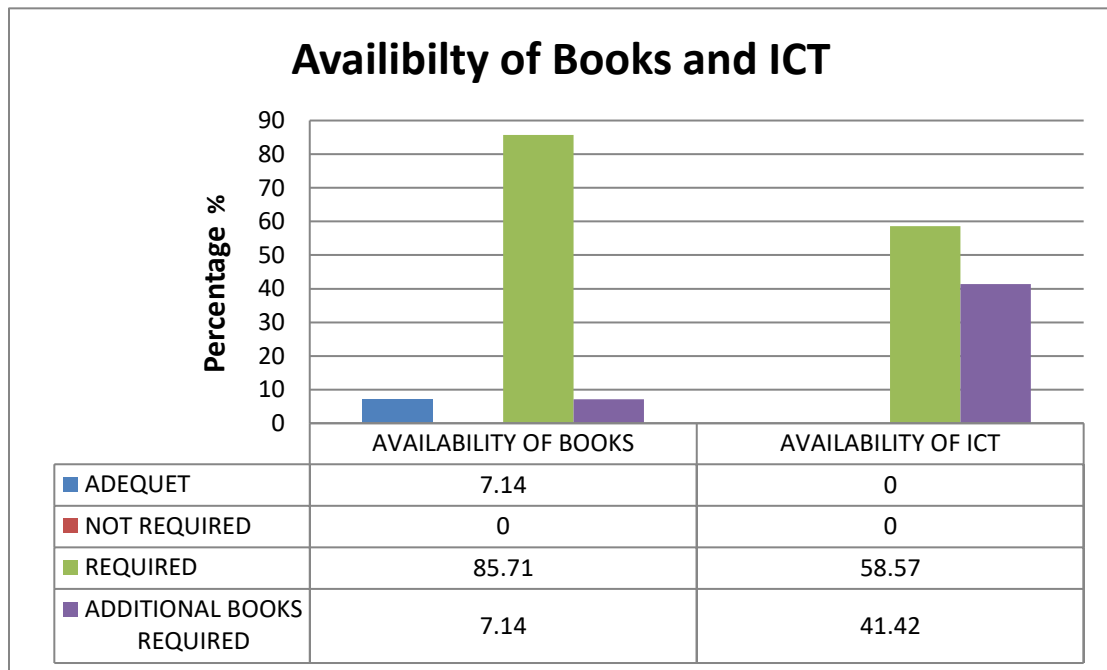

KHEJURI COLLEGE

Baratala, Purba Medinipur, 721431

STUDENT FEEDBACK ANALYSIS 2017-2018

Sonwoma Gupta
Principal,
Khejuri College