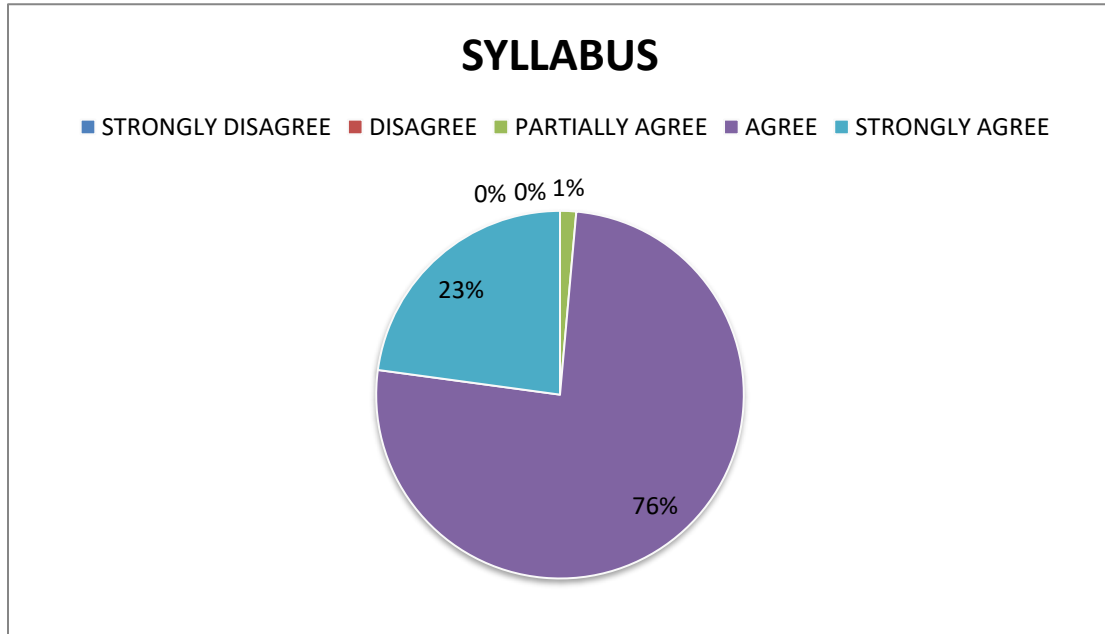

## STUDENT FEEDBACK ANALYSIS 2017-2018

Sonwoma Gupta  
Principal,  
Khejuri College